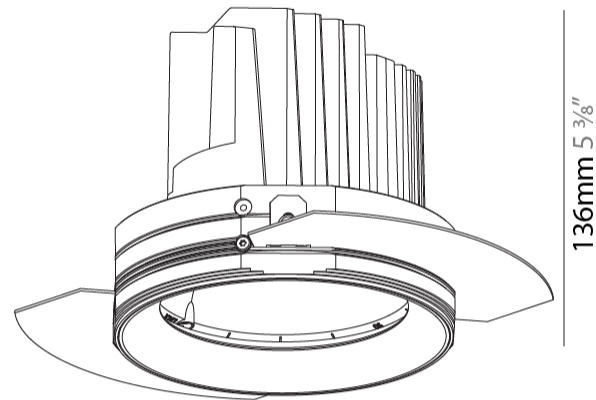

ELECTRICAL

Lamp Type: LED (Zhaga Standard)
Input Wattage (W): 28.6
Total Output Wattage (W): 26.4
Dimming: Tri-Mode (Non-Dimming and Phase Dimming (120Vac only) and 0-10V Dimming)
Driver Included: No
Driver Location: Recessed Housing
Driver Type: Constant Current - Universal
Driver Class: Class 2
Housing: See components
Input Voltage (V): 120 - 277
Constant Current (MA): 700

LED

Number of LEDs: 1
Color Temperature (°K): 2700 / 3000 / 3500 / 4000
Max. Delivered Lumen (lm): 2030 / 2080 / 2185 / 2230
Nominal Lumen (lm): 3210 / 3290 / 3459 / 3530
CRI: >90 CRI
Efficiency (%): 63.1 / 61.5 / 63.2
Lamp Life (hrs): 50000
Upon Request: RGB-W Tunable White Special Color Temperature Special LED

OPTICAL

Reflector°: 20 / 25 / 40
Adjustability: Rotational 355°; Tilt 30°
Upon Request: Special Beam Angles

RATINGS AND CERTIFICATIONS

Zaneen Group Inc. © 2024, T 1800-388-3382, F 416-247-9319, www.zaneen.com
Certified By: Certified for North American Standards
Available for International specifications by adding "INT" at the end of the existing Model #. For assistance on 'custom' specifications, contact zteam@zaneen.com.
IP Rating: IP20
If a conflict occurs to supply the best product, we reserve the right to change specifications or materials without notice. The most recent specification sheets are found at zaneen.com